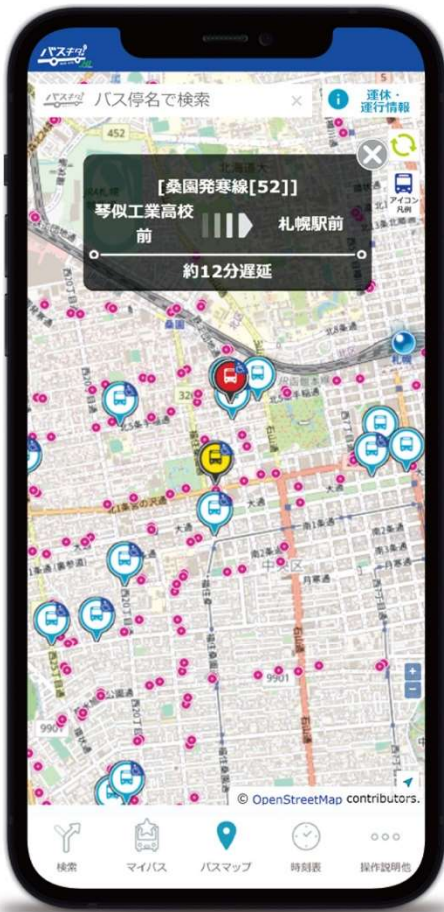

Bus location service that
can provide real-time bus operation status

Buskita solves the problems of users and bus operators
with a wealth of functions!

Main Functions

- | | | | | | |
|------------------------------|------------------|-------------------------|-----------------|-------------------------------|--|
| | | | | | |
| Route search
Transit info | Delay info | Congestion
Situation | Bus Map | Route
Bookmark | Barrier-free
vehicle display |
| | | | | | |
| Timetable | Bus Stop
Info | QR Code
Issuance | Tourist
Info | Multi-
language
support | Certificate of
suspension/
delay |